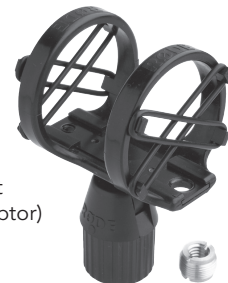

• SM4

Suspension Shock Mount - (Stand Adaptor)