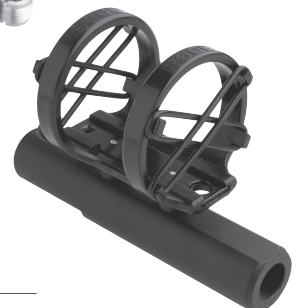

• SM5 *

Suspension Shock Mount - (Clamp Adaptor)
*Not BoomPole compatible